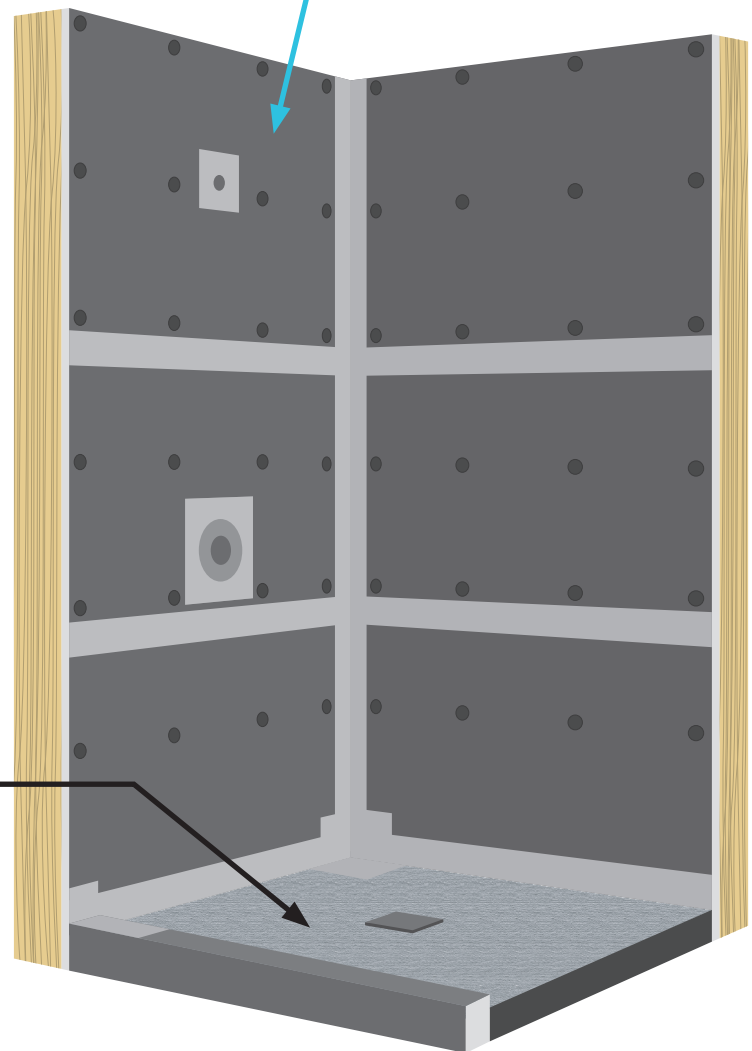

ARDEX TLT™

Shower Bases for Shower Systems

- Pre-sloped, waterproofed and designed to make tiled shower installations quicker and easier than traditional mud-based installations.
- Can easily be cut down to size or extended using dry pack mortar.
- All pans have a built-in drain assembly included.

APPLICATION

The ARDEX TLT™ Shower Base is an all-in-one solution that sets new standards. It can be installed easily, quickly and securely. The technology is highly efficient and all system components are perfectly adapted to each other.

SIMPLY SECURE & WATERTIGHT

Thanks to sophisticated technology and high-quality materials, consumers will be able to enjoy a shower system which provides both high durability and excellent sealing properties. The use of adhesive foil with an integral wall/floor seal provides the shower element with a reliable seal.

MAXIMUM COMPRESSION STRENGTH

ARDEX TLT™ Shower Bases can be safely covered with any type of tile, flag or mosaic tiles in compliance with DIN EN 14411, as well as with natural stone, and its ability to withstand even high point loading means that a wheelchair can be supported without additional reinforcement. Small mosaic tiles ≥ 20 mm (3/4") can be laid without any problem.

Pair with
ARDEX TLT™
Building Panels

48" x 48" Center Drain

tile & stone
Installation Systems

www.ardexamericas.com

BUILT BY
YOU™
backed by **ARDEX**