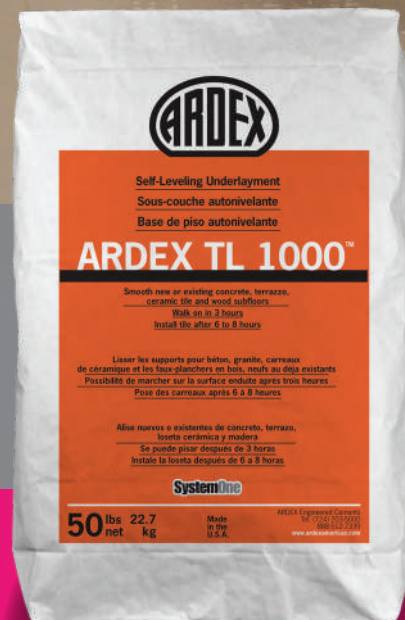

ARDEX TL 1000™

Self-Leveling Underlayment

**High-performance floor leveling
and outstanding value for large
and super-format tile installations!**

Fast leveling of floors prior to installing
tile or stone

Ideal for large and super-format tile installations

Install up to 1 1/4" (3 cm) neat

Walk on in 4-5 hours

Install most tile or stone* in just 6 hours

Easy to mix with just water – no additives required

Coverage

25 sq. ft. per bag at 1/4" (2.3 sq. m at 6 mm)

Thickness of Installation

1/4" (6 mm) minimum (average; can be tapered)

1 1/4" (3 cm) maximum

For complete technical documentation, please see the
Technical Data Sheet at www.ardexamericas.com

SystemOne™

tile & stone
Installation Systems

ARDEX Americas
400 Ardex Park Drive
Aliquippa, PA 15001
888-512-7339
www.ardexamericas.com