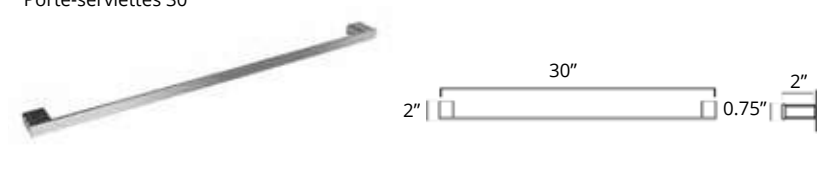

30" Towel Bar
Porte-serviettes 30"

Chrome	Brushed Nickel	Matte Black	Golds
V3163 $112	V3164 $118	V3165 $129	V3160-BGD V3160-BGL $214