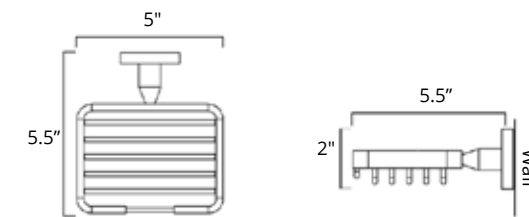

Double Glass Tumbler
Double verre tumbler

Chrome Brushed Nickel Matte Black

V63563 **\$94** V63564 **\$101** V63565 **\$107**

Summit

Soap Basket
Panier de savon

Chrome Brushed Nickel Matte Black

V63593 **\$85** V63594 **\$91** V63595 **\$96**