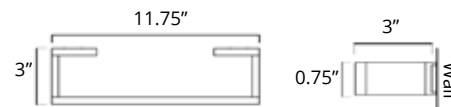

12" Towel Bar Porte-serviettes 12"

Chrome	Brushed Nickel	Matte Black	Golds
V5313 $107	V5314 $118	V5315 $129	V5310-BGD V5310-BGL $183