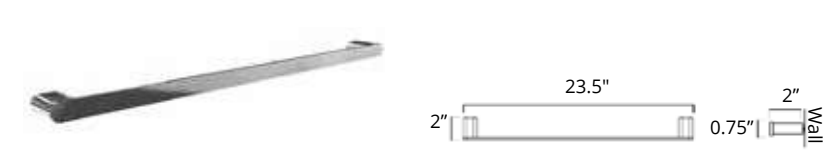

24" Towel Bar
Porte-serviettes 24"

Chrome	Brushed Nickel	Matte Black	Golds
V4153 $91	V4154 $96	V4155 $107	V4150-BGD V4150-BGL $183