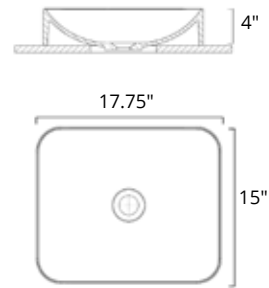

Martini

W x D x H L x P x T	Code	Price
17.75" x 15" x 4"	B9511	$469
Height from Countertop Hauteur du comptoir		4"