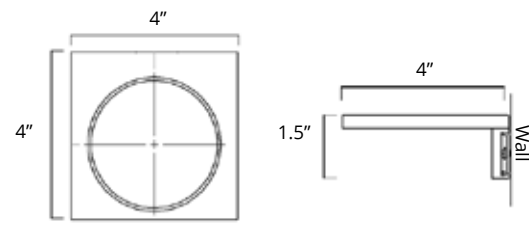

Erupt

Soap Dish Holder
Porte-savon

Chrome	Brushed Nickel	Matte Black	Golds
V1513 $86	V1514 $96	V1515 $107	-