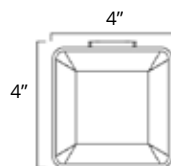

Soap Dish Holder Porte-savon