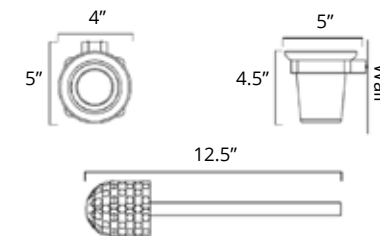

Wall-Mounted Toilet Brush Brosse de toilette murale