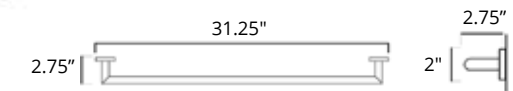

Summit

24" Towel Bar
Porte-serviettes 24"

Chrome Brushed Nickel Matte Black

V63153 **\$96** V63154 **\$116** V63155 **\$137**

30" Double Towel Bar
Porte-serviettes double 30"

Chrome Brushed Nickel Matte Black