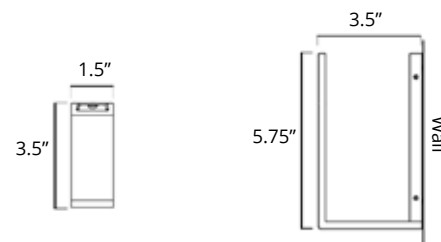

Chrome	Brushed Nickel	Matte Black	Gold
V1083 $119	V1084 $129	V1085 $149	V1080-BGD V1080-BGL $169