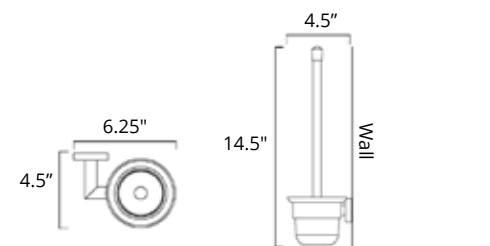

Wall-Mounted Toilet Brush Brosse de toilette murale