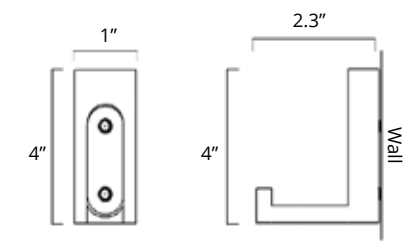

Tall Towel Hook Crochet à serviette haut

Chrome	Brushed Nickel	Matte Black	Golds
V5263 $75	V5264 $79	V5265 $96	-

Double Towel Hanger Porte-serviettes double