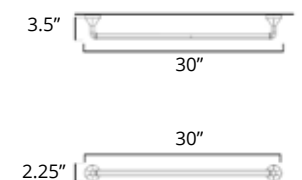

30" Towel Bar
Porte-serviettes 30"

Chrome Brushed Nickel

V2163
$117

V2164
$127