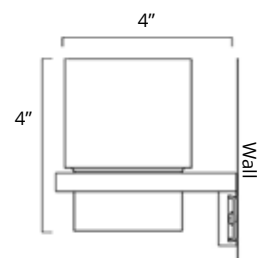

Erupt

Chrome	Brushed Nickel	Matte Black	Golds
V1513 $86	V1514 $96	V1515 $107	-

Chrome	Brushed Nickel	Matte Black	Golds
V1523 $75	V1524 $85	V1525 $96	-

Chrome	Brushed Nickel	Matte Black	Golds
V1553 $75	V1554 $85	V1555 $96	-

Chrome	Brushed Nickel	Matte Black	Golds
V1613 $129	V1614 $139	V1615 $149	-

Code
V161B $32

Erupt