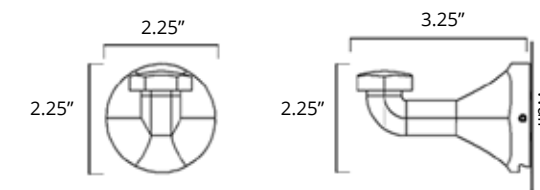

Chrome Brushed Nickel

V2213
$31

V2214
$35