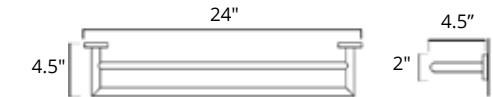

24" Double Towel Bar
Porte-serviettes double 24"

Chrome Brushed Nickel Matte Black

V63183 **$149** V63184 **$159** V63185 **$172**