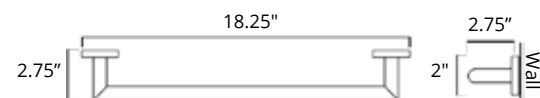

12" Towel Bar
Porte-serviettes 12"

Chrome Brushed Nickel Matte Black

V63133 **\$75** V63134 **\$94** V63135 **\$116**

18" Towel Bar
Porte-serviettes 18"

Chrome Brushed Nickel Matte Black

V63143 **\$85** V63144 **\$105** V63145 **\$126**