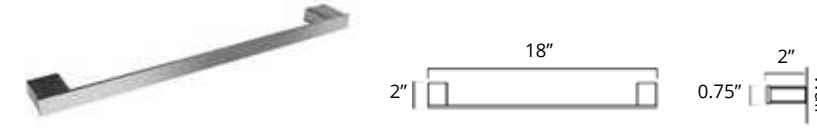

Chrome	Brushed Nickel	Matte Black	Golds
V3053 \$107	V3054 \$117	V3055 \$129	-

12" Towel Bar
Porte-serviettes 12"

Chrome	Brushed Nickel	Matte Black	Golds
V3123 \$75	V3124 \$85	V3125 \$96	-

Cinder

18" Towel Bar
Porte-serviettes 18"