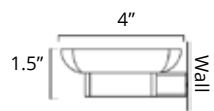

Soap Dish Holder Porte-savon