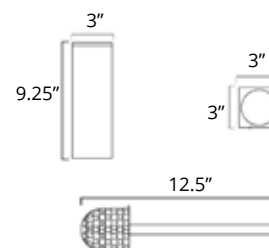

Free-Standing Toilet Brush Brosse de toilette autoportante