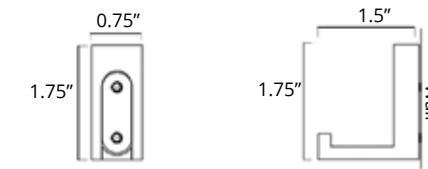

Fire

Towel Hook Crochet à serviette

Chrome	Brushed Nickel	Matte Black	Golds
V5213 $41	V5214 $44	V5215 $51	V5210-BGD V5210-BGL $54