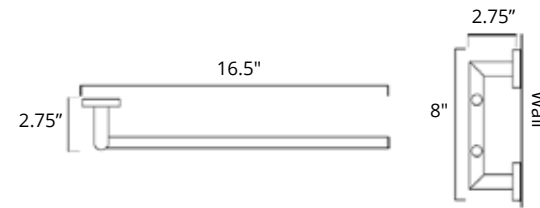

Chrome Brushed Nickel Matte Black

V63323 **$56** V63324 **$62** V63325 **$67**

Swivelling Towel Bar
Porte-serviettes pivotant

Chrome Brushed Nickel Matte Black

V63453 **$139** V63454 **$149** V63455 **$161**