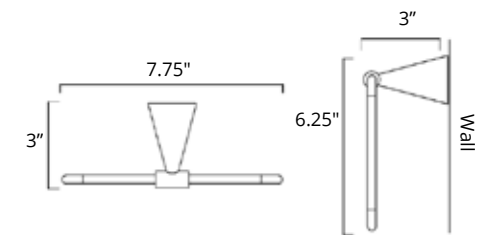

Cone

Chrome Matte Black

V65013
$75

V65015
$85

Chrome Matte Black

V65033
$86

V65035
$96

Chrome Matte Black

V65133
$97

V65135
$107

Chrome Matte Black

V65143
$108

V65145
$118

Chrome Matte Black

V65153
$119

V65155
$129

Chrome Matte Black

V65163
$129

V65165
$139

Chrome Matte Black

V65183
$173

V65185
$183

Chrome Matte Black

V65213
$38

V65215
$43

Chrome Matte Black

V65313
$86

V65315
$96

Chrome Matte Black

V65223
$43

V65225
$53