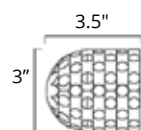

Replacement Toilet Brush Brosse de toilette de remplacement

Code
V161B
$32