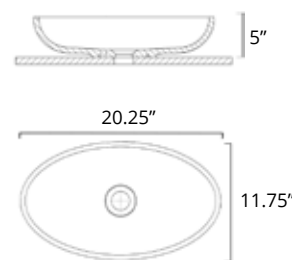

Puccini

W x D x H L x P x T	Code	Price
20.25" x 11.75" x 5"	B9711	$569
Height from Countertop Hauteur du comptoir		5"