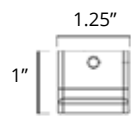

Cinder

Towel Hook Crochet à serviette