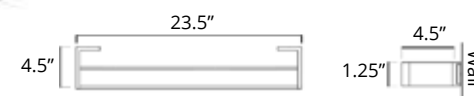

24" Double Towel Bar Porte-serviettes double 24"

Chrome	Brushed Nickel	Matte Black	Golds
V5183 $226	V5184 $237	V5185 $259	-