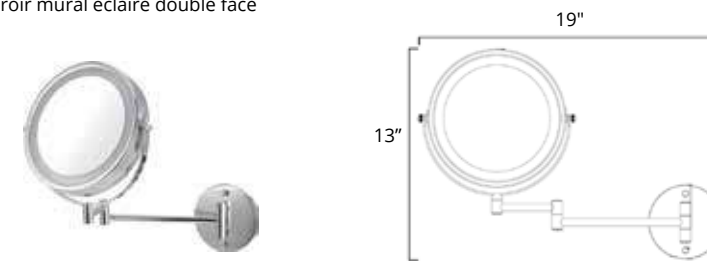

VOLKANO™

Mirrors

Miroirs

Double Sided Lighted Free-Standing Mirror Miroir autoportant éclairé double face

	Lumens	Chrome
Lighted Freestanding Mirror	560	V9013 \$199

Double-Sided Lighted Wall-Mounted Mirror Miroir mural éclairé double face