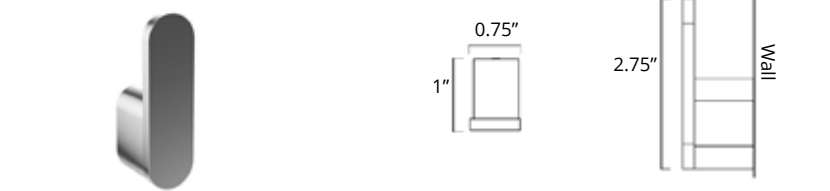

Towel Hook
Crochet à serviette

Chrome	Brushed Nickel	Matte Black	Golds
V4213 $29	V4214 $32	V4215 $35	V4210-BGD V4210-BGL $64