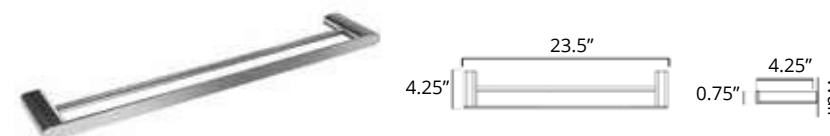

24" Double Towel Bar
Porte-serviettes double 24"

Chrome	Brushed Nickel	Matte Black	Golds
V4183 $145	V4184 $151	V4185 $161	-