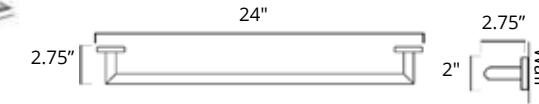

Summit

24" Towel Bar
Porte-serviettes 24"

Chrome Brushed Nickel Matte Black

V63153 **$96** V63154 **$116** V63155 **$137**