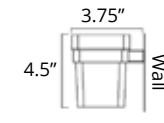

Wall-Mounted Toilet Brush Brosse de toilette murale