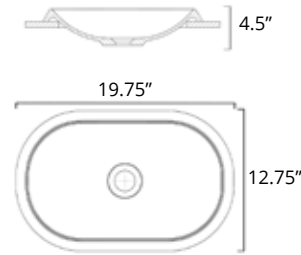

Rossini Rectangle

W x D x H L x P x T	Code	Price
17.75" x 12.75" x 4.5"	B9831	\$389
Height from Countertop Hauteur du comptoir		1.5"

Accessories

Rossini Oval

	Code	Price
W x D x H L x P x T 19.75" x 12.75" x 4.5"	B9841	\$389
Height from Countertop Hauteur du comptoir 1.5"		