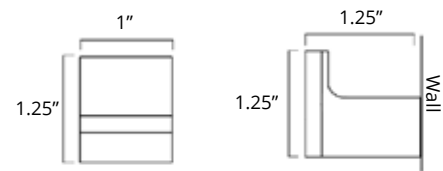

Flow

Towel Hook Crochet à serviette