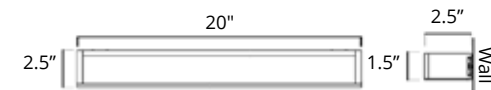

20" Towel Bar
Porte-serviettes 20"

Chrome	Brushed Nickel	Matte Black	Gold
V1143 $189	V1144 $199	V1145 $219	V1140-BGD V1140-BGL $299