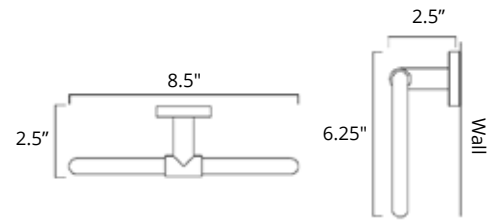

Double Towel Hook
Double crochet à serviette

Chrome Brushed Nickel Matte Black

V63253 **\$39** V63254 **\$56** V63255 **\$63**

Summit

Towel Ring
Anneau porte-serviette

Chrome Brushed Nickel Matte Black

V63313 **\$69** V63314 **\$79** V63315 **\$86**