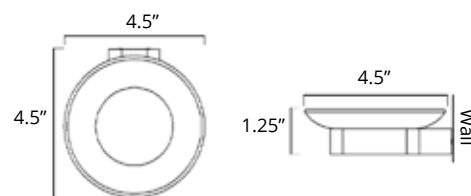

Soap Dish Holder Porte-savon