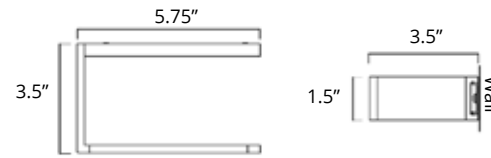

Volkano Finishes Finitions Volkano

Chrome / Chrome

Matte Black / Noir Mat

Brushed Nickel / Nickel Brossé

Brushed Gold Light (BGL) / Brossé

Brushed Gold Dark (BGD) / Brossé Foncé

Erupt

Toilet Paper Holder
Porte-papier hygiénique