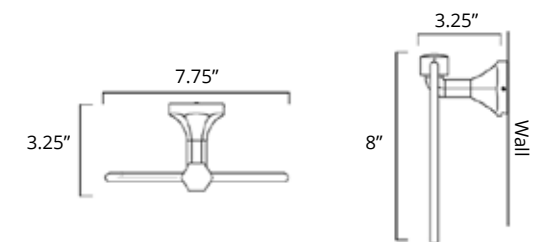

Chrome Brushed Nickel

V2313
$56

V2314
$62