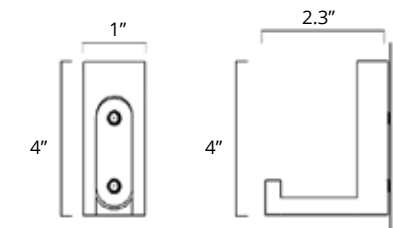

Chrome	Brushed Nickel	Matte Black	Gold
V1263 $75	V1264 $79	V1265 $96	-