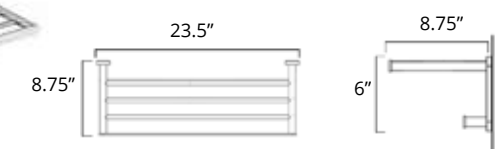

Free-Standing Toilet Brush Brosse de toilette autoportante

Chrome	Brushed Nickel	Matte Black	Golds
V4643 \$112	V4644 \$118	V4645 \$129	-

Double Towel Shelf Porte-serviettes double 24"

Chrome	Brushed Nickel	Matte Black	Golds
V4733 \$269	V4734 \$289	V4735 \$313	-