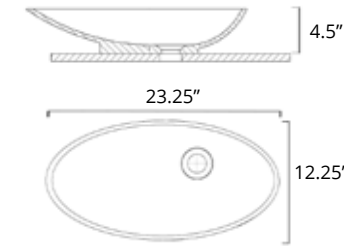

Caccini

	Code	Price
W x D x H L x P x T 23.25" x 12.25" x 4.5"	B9011	$629
Height from Countertop Hauteur du comptoir 4.5"