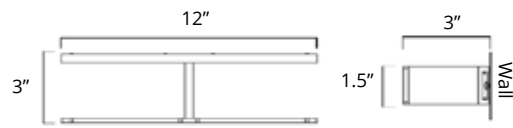

Double Toilet Paper Holder
Double porte papier toilette

Chrome	Brushed Nickel	Matte Black	Gold
V1043 $139	V1044 $149	V1045 $169	V1040-BGD V1040-BGL $199