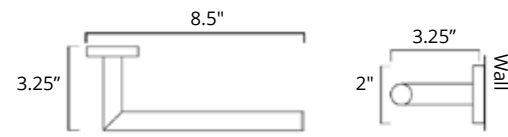

8" Towel Bar
Porte-serviettes 8"