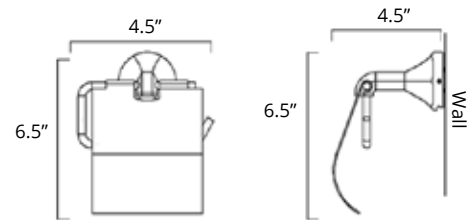

Chrome Brushed Nickel

V2053
$78

V2054
$85