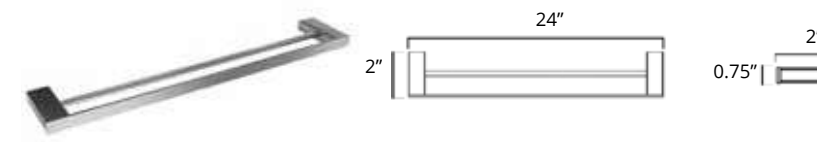

24" Double Towel Bar
Porte-serviettes double 24"

Chrome	Brushed Nickel	Matte Black	Golds
V3183 $145	V3184 $151	V3185 $161	-