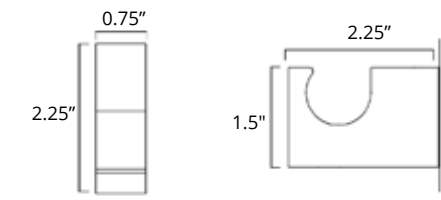

Towel Hook Crochet à serviette

Chrome	Brushed Nickel	Matte Black	Golds
V5233 $49	V5234 $53	V5235 $56	-