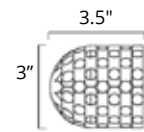

Replacement Toilet Brush
Brosse de toilette de remplacement