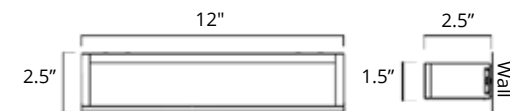

12" Towel Bar
Porte-serviettes 12"

Chrome	Brushed Nickel	Matte Black	Gold
V1123 $139	V1124 $149	V1125 $169	V1120-BGD V1120-BGL $239