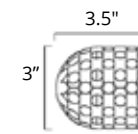

Replacement Toilet Brush Brosse de toilette de remplacement

Code
V161B $32