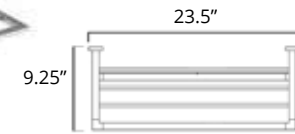

Double Towel Shelf Étagère à serviettes