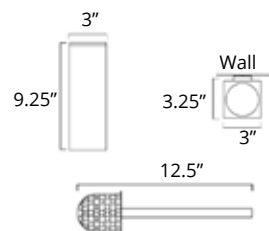

Wall-Mounted Toilet Brush Brosse de toilette murale