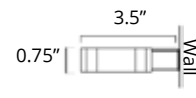

8" Towel Bar Porte-serviettes 8"