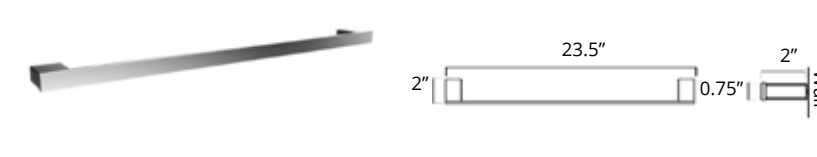

24" Towel Bar
Porte-serviettes 24"

Chrome	Brushed Nickel	Matte Black	Golds
V3153 $91	V3154 $96	V3155 $107	V3150-BGD V3150-BDL $183