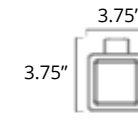

Wall-Mounted Toilet Brush Brosse de toilette murale