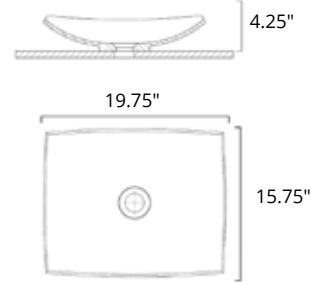

Vecchi

W x D x H L x P x T	Code	Price
19.75" x 15.75" x 4.25"	B9411	$539
Height from Countertop Hauteur du comptoir		4.25"