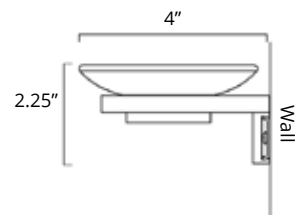

Glass Soap Dish
Porte-savon en verre