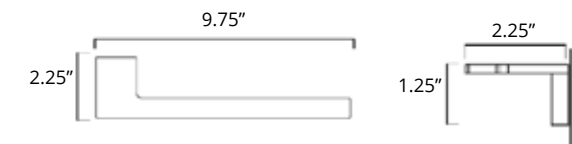

Ash

Chrome	Brushed Nickel	Matte Black
V61013 $59	V61014 $64	V61015 $69

Chrome	Brushed Nickel	Matte Black
V61023 $59	V61024 $64	V61025 $69

Chrome	Brushed Nickel	Matte Black
V61123 $86	V61124 $102	V61125 $118

Chrome	Brushed Nickel	Matte Black
V61133 $96	V61134 $112	V61135 $129

Chrome	Brushed Nickel	Matte Black
V61153 $107	V61154 $123	V61155 $139

Chrome	Brushed Nickel	Matte Black
V61163 $129	V61164 $145	V61165 $161

Ash

Chrome	Brushed Nickel	Matte Black
V61213 $37	V61214 $39	V61215 $42

Chrome	Brushed Nickel	Matte Black
V61223 $48	V61224 $51	V61225 $54

Chrome	Brushed Nickel	Matte Black
V61313 $67	V61314 $73	V61315 $78

Chrome	Brushed Nickel	Matte Black
V61763 $107	V61764 $123	V61765 $139