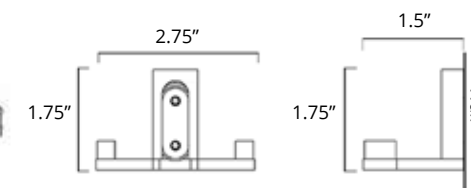

Double Towel Hook Double porte-serviettes

Chrome	Brushed Nickel	Matte Black	Golds
V5223 $55	V5224 $59	V5225 $65	V5220-BGD V5220-BGL $75