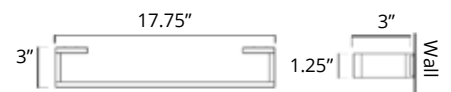

18" Towel Bar Porte-serviettes 18"

Chrome	Brushed Nickel	Matte Black	Golds
V5143 \$129	V5144 \$139	V5145 \$159	V5140-BGD V5140-BGL \$215

24" Towel Bar Porte-serviettes 24"

Chrome	Brushed Nickel	Matte Black	Golds
V5153 \$139	V5154 \$149	V5155 \$159	V5150-BGD V5150-BGL \$236