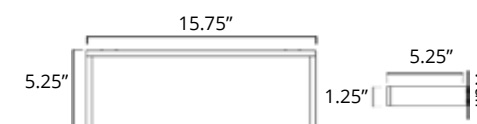

Glass Shelf Étagère en verre