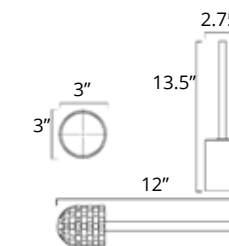

Free-Standing Toilet Brush Brosse de toilette autoportante