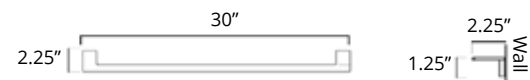

30" Towel Bar
Porte-serviettes 30"