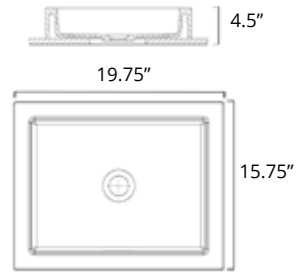

Vivaldi

	Code	Price
W x D x H L x P x T 19.75" x 15.75" x 4.5"	B9911	$499
Height from Countertop Hauteur du comptoir 4.25"