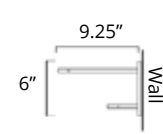

Double Towel Shelf Étagère à serviettes