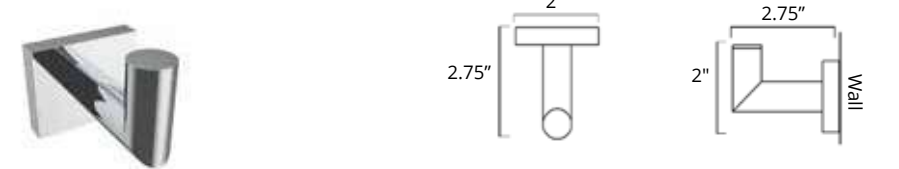

Towel Hook Crochet à serviette

Chrome	Brushed Nickel	Matte Black
V62213 $36	V62214 $42	V62215 $48