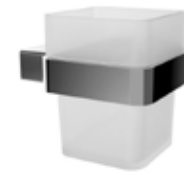

Cinder

Glass Tumbler Gobelet en verre