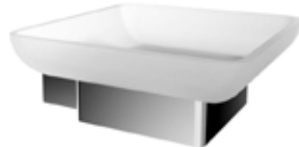

Soap Dish Holder Porte-savon