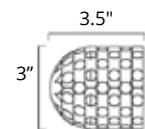

Replacement Toilet Brush
Brosse de toilette de remplacement