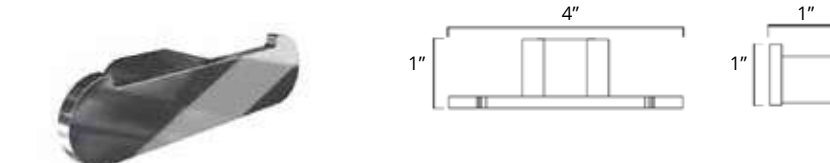

Double Towel Hook
Porte-serviettes double

Chrome	Brushed Nickel	Matte Black	Golds
V4223 $39	V4224 $42	V4225 $45	V4220-BGD V4220-BGL $75