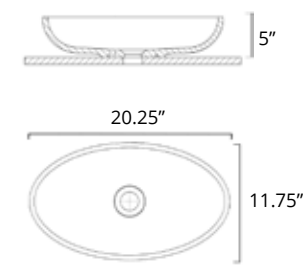

**Puccini
White/Matte Black**

W x D x H L x P x T	Code	Price
20.25" x 11.75" x 5"	B9712	$639
Height from Countertop Hauteur du comptoir		5"