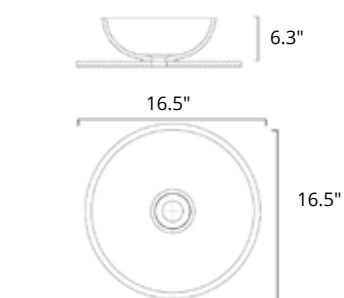

Gabrieli

	Code	Price
W x D x H L x P x T 16.5" x 16.5" x 6.3"	B9311	$499
Height from Countertop Hauteur du comptoir 6.3"