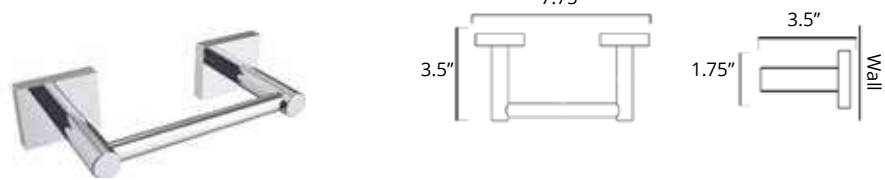

Pivot Toilet Paper Holder Porte-papier hygiénique pivotant

Chrome	Brushed Nickel	Matte Black
V62073 $107	V62074 $118	V62075 $139