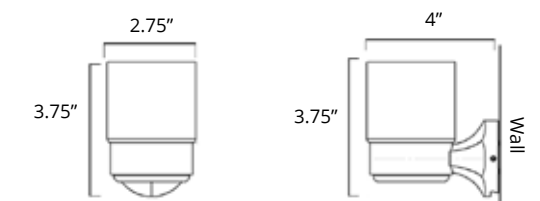

Chrome Brushed Nickel

V2553
$41

V2554
$45