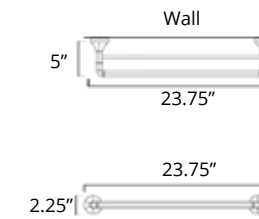

30" Towel Bar
Porte-serviettes 30"

Chrome Brushed Nickel

V2163
\$117

V2164
\$127

Magma

24" Double Towel Bar
Porte-serviettes double 24"

Chrome Brushed Nickel

V2183
\$149