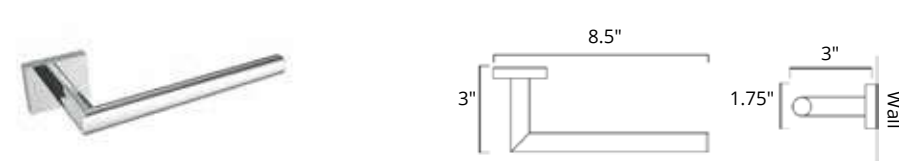

8" Towel Bar Porte-serviettes 8"

Chrome	Brushed Nickel	Matte Black
V62313 $56	V62314 $62	V62315 $67