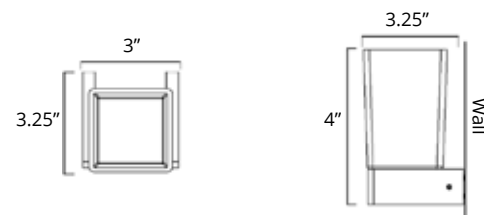

Tumbler Gobelet