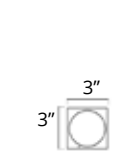

Free-Standing Toilet Brush Brosse de toilette autoportante