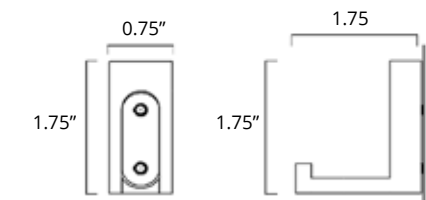

Chrome	Brushed Nickel	Matte Black	Gold
V1243 $49	V1244 $53	V1245 $56	-