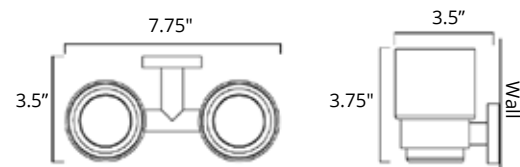

Summit

Chrome Brushed Nickel Matte Black

V63313 **$69** V63314 **$79** V63315 **$86**

Chrome Brushed Nickel Matte Black

V63323 **$56** V63324 **$62** V63325 **$67**

Chrome Brushed Nickel Matte Black

V63453 **$139** V63454 **$149** V63455 **$161**

Chrome Brushed Nickel Matte Black

V63513 **$67** V63514 **$74** V63515 **$79**

Chrome Brushed Nickel Matte Black

V63553 **$67** V63554 **$73** V63555 **$79**

Chrome Brushed Nickel Matte Black

V63563 **$94** V63564 **$101** V63565 **$107**

Summit

Chrome Brushed Nickel Matte Black

V63593 **$85** V63594 **$91** V63595 **$96**

Chrome Brushed Nickel Matte Black

V63613 **$96** V63614 **$102** V63615 **$107**

Chrome Brushed Nickel Matte Black

V63723 **$237** V63724 **$258** V63725 **$279**

Chrome Brushed Nickel Matte Black

V63763 **$96** V63764 **$106** V63765 **$117**

Code
V1612B
$32