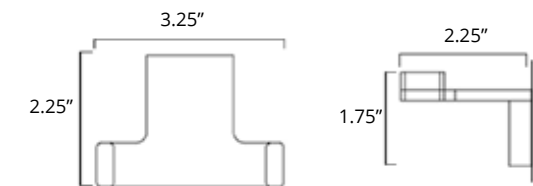

Ash

Chrome	Brushed Nickel	Matte Black
V61013 $59	V61014 $64	V61015 $69

Chrome	Brushed Nickel	Matte Black
V61023 $59	V61024 $64	V61025 $69

Chrome	Brushed Nickel	Matte Black
V61123 $86	V61124 $102	V61125 $118

Chrome	Brushed Nickel	Matte Black
V61133 $96	V61134 $112	V61135 $129

Chrome	Brushed Nickel	Matte Black
V61153 $107	V61154 $123	V61155 $139

Chrome	Brushed Nickel	Matte Black
V61163 $129	V61164 $145	V61165 $161

Ash

Chrome	Brushed Nickel	Matte Black
V61213 $37	V61214 $39	V61215 $42

Chrome	Brushed Nickel	Matte Black
V61223 $48	V61224 $51	V61225 $54

Chrome	Brushed Nickel	Matte Black
V61313 $67	V61314 $73	V61315 $78

Chrome	Brushed Nickel	Matte Black
V61763 $107	V61764 $123	V61765 $139