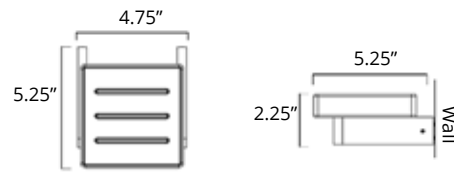

Fire

Soap Dish Holder Porte-savon