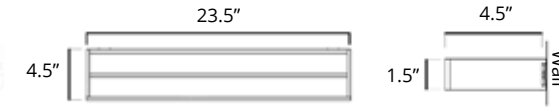

Erupt

24" Double Towel Bar
Porte-serviettes double 24"

Chrome	Brushed Nickel	Matte Black	Gold
V1183 $279	V1184 $289	V1185 $309	-