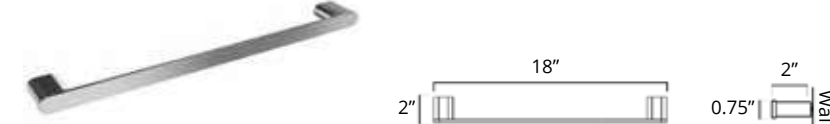

Chrome	Brushed Nickel	Matte Black	Golds
V4053 \$107	V4054 \$117	V4055 \$129	-

12" Towel Bar
Porte-serviettes 12"

Chrome	Brushed Nickel	Matte Black	Golds
V4123 \$75	V4124 \$85	V4125 \$96	-

Flow

18" Towel Bar
Porte-serviettes 18"