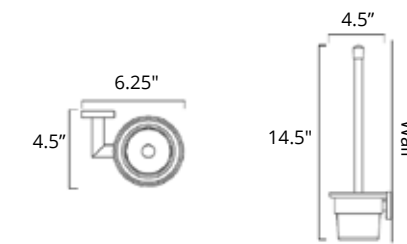

Summit

Chrome Brushed Nickel Matte Black

V63313 **$69** V63314 **$79** V63315 **$86**

Chrome Brushed Nickel Matte Black

V63323 **$56** V63324 **$62** V63325 **$67**

Chrome Brushed Nickel Matte Black

V63453 **$139** V63454 **$149** V63455 **$161**

Chrome Brushed Nickel Matte Black

V63513 **$67** V63514 **$74** V63515 **$79**

Chrome Brushed Nickel Matte Black

V63553 **$67** V63554 **$73** V63555 **$79**

Chrome Brushed Nickel Matte Black

V63563 **$94** V63564 **$101** V63565 **$107**

Summit

Chrome Brushed Nickel Matte Black

V63593 **$85** V63594 **$91** V63595 **$96**

Chrome Brushed Nickel Matte Black

V63613 **$96** V63614 **$102** V63615 **$107**

Chrome Brushed Nickel Matte Black

V63723 **$237** V63724 **$258** V63725 **$279**

Chrome Brushed Nickel Matte Black

V63763 **$96** V63764 **$106** V63765 **$117**

Code
V1612B
$32