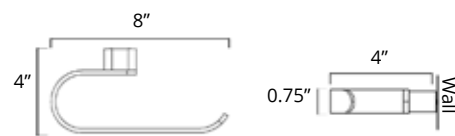

8" Towel Bar Porte-serviettes 8"