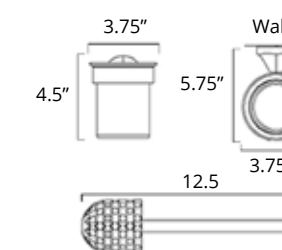

Chrome Brushed Nickel

V2613
$95

V2614
$105