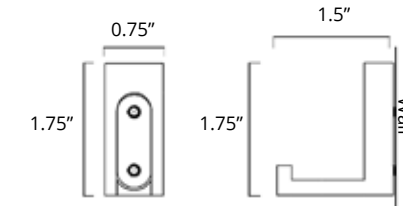

Chrome	Brushed Nickel	Matte Black	Gold
V1213 $41	V1214 $44	V1215 $51	V1210-BGD V1210-BGL $54