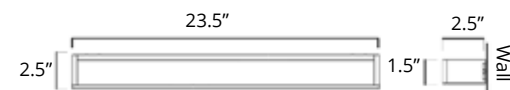

24" Towel Bar
Porte-serviettes 24"

Chrome	Brushed Nickel	Matte Black	Gold
V1153 $209	V1154 $219	V1155 $239	V1150-BGD V1150-BGL $329