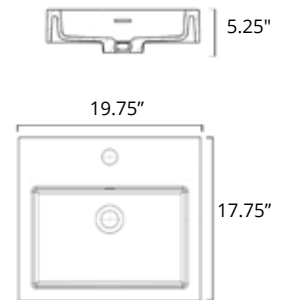

Vivaldi Plus

	Code	Price
W x D x H L x P x T 19.75" x 17.75" x 5.25"	B9921	$569
Height from Countertop Hauteur du comptoir 4.2"		

Back of sink is finished.