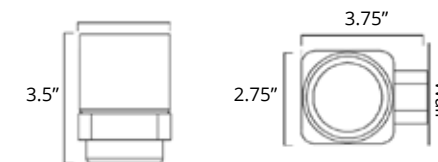

Flow

Glass Tumbler Gobelet en verre