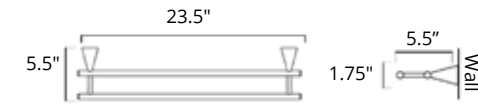

24" Double Towel Bar
Porte-serviettes double 24"