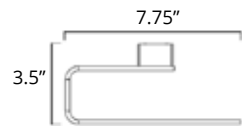

8" Towel Bar Porte-serviettes 8"