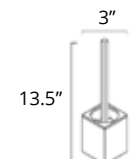

Free-Standing Toilet Brush Brosse de toilette autoportante