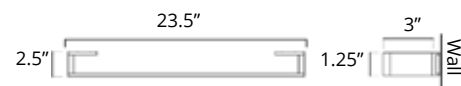

18" Towel Bar Porte-serviettes 18"

Chrome	Brushed Nickel	Matte Black	Golds
V5143 \$129	V5144 \$139	V5145 \$159	V5140-BGD V5140-BGL \$215

24" Towel Bar Porte-serviettes 24"

Chrome	Brushed Nickel	Matte Black	Golds
V5153 \$139	V5154 \$149	V5155 \$159	V5150-BGD V5150-BGL \$236