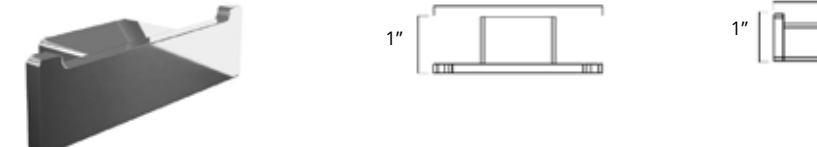

Double Towel Hook
Porte-serviettes double

Chrome	Brushed Nickel	Matte Black	Golds
V3223 $39	V3224 $42	V3225 $45	V3220-BGD V3220-BGL $75