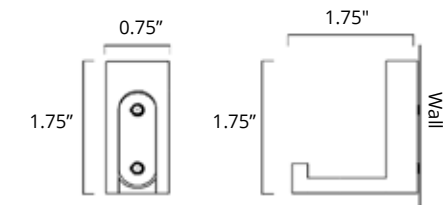

Deep Towel Hook Crochet à serviette profond

Chrome	Brushed Nickel	Matte Black	Golds
V5243 $49	V5244 $53	V5245 $56	-