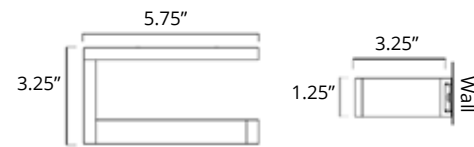

Fire

Toilet Paper Holder Porte-papier hygiénique

Chrome	Brushed Nickel	Matte Black	Golds
V5013 $96	V5014 $107	V5015 $118	V5010-BGD V5010-BGL $159