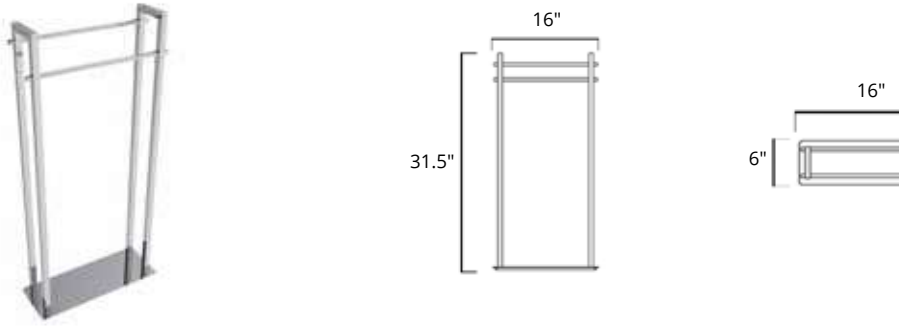

Square Freestanding Towel Stand
Porte-serviettes sur pied carré

Chrome	Matte Black
V91353 $599	V91355 $699