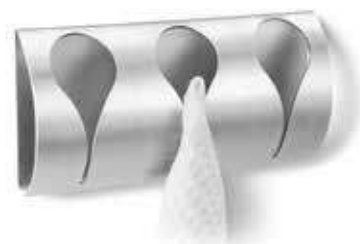

Linea

Stainless Steel / Acier Inoxydable

Xero Toothbrush Holder
Porte-brosse à dents Xero

Dimension	Stainless Steel
3.25" x 8" x 2.25"	Z40020 \$125

Xero Cosmetic Mirror Swiveling Zoom 5X
Miroir pivotant Xero
Cosmetic Zoom 5X

Details	Stainless Steel
6" x 6"	Z40021 \$221

Genio Towel Clip Self Adhesive
Pince à serviette auto-adhésif Genio

Dimension	Stainless Steel
3" x 2"	Z40121 \$21

Cox Towel Hook Self Adhesive 3 Assorted
Crochet pour serviette Cox auto-adhésif 3 assortis

Dimension	Stainless Steel
2"w x 2" x 1"	Z40133 \$8

Towel Hook
Crochet de serviette

Dimension	Stainless Steel
6" x 3" x 1"	Z40149 \$51

Duplo Towel Hook Self Adhesive
Crochet pour serviette Duplo auto-adhésif