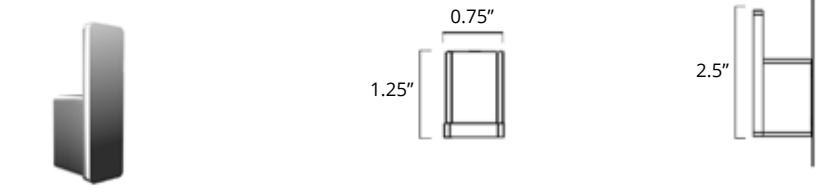

Towel Hook
Crochet à serviette

Chrome	Brushed Nickel	Matte Black	Golds
V3213 $29	V3214 $32	V3215 $35	V3210-BGD V3210-BGL $64