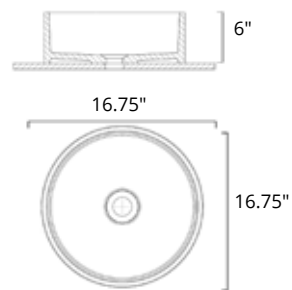

Bassini

W x D x H L x P x T	Code	Price
16.75" x 16.75" x 6"	B9611	$569
Height from Countertop Hauteur du comptoir		6"