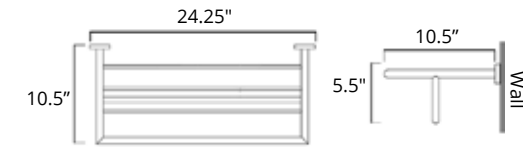

Crater

Towel Shelf With Bar Porte-serviettes avec barre