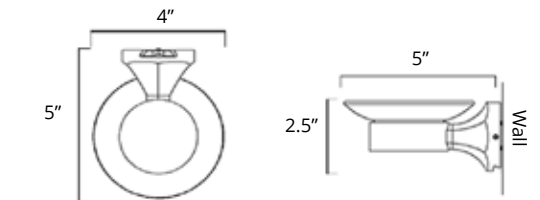

Soap Dish Holder
Porte-savon

Chrome Brushed Nickel

V2513
$41

V2514
$45