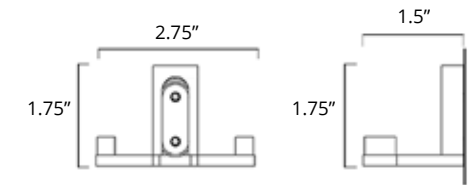

Chrome	Brushed Nickel	Matte Black	Gold
V1223 $55	V1224 $59	V1225 $65	V1220-BGD V1220-BGL $75