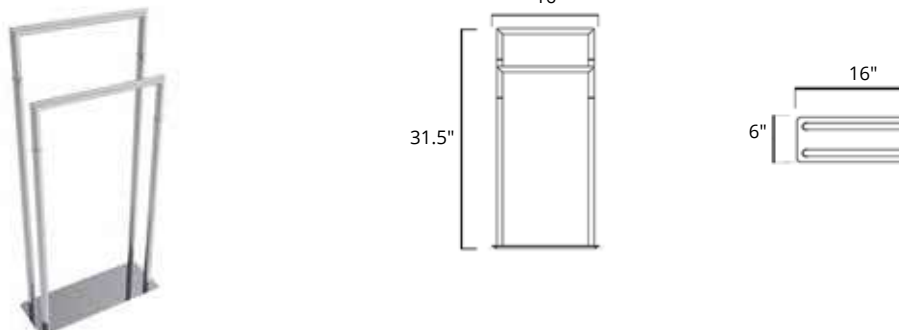

Round Freestanding Towel Stand
Porte-serviettes rond autoportant

Chrome	Matte Black
V91313 $549	V91315 $649