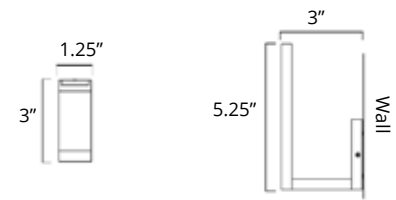

Spare Toilet Paper Holder Distributeur de papier toilette

Chrome	Brushed Nickel	Matte Black	Golds
V5083 $107	V5084 $118	V5085 $129	V5080-BGD V5080-BGL $149