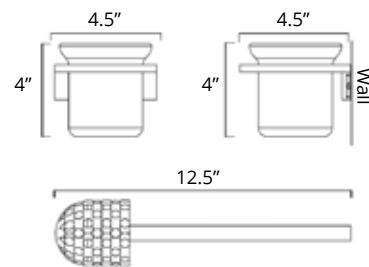

Erupt

Chrome	Brushed Nickel	Matte Black	Golds
V1513 $86	V1514 $96	V1515 $107	-

Chrome	Brushed Nickel	Matte Black	Golds
V1523 $75	V1524 $85	V1525 $96	-

Chrome	Brushed Nickel	Matte Black	Golds
V1553 $75	V1554 $85	V1555 $96	-

Chrome	Brushed Nickel	Matte Black	Golds
V1613 $129	V1614 $139	V1615 $149	-

Code
V161B $32

Erupt