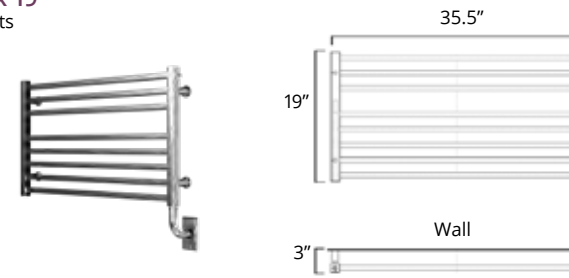

Avento

35.5" x 19"
150 Watts

	Chrome	Brushed Nickel	Matte Black	Polished Nickel
Hydronic Hydronique	H3603 $1699	H3604 $2079	H3605 $1939	H3606 $2599
Plug In Avec Prise de courant	E3603 $1849	E3604 $2229	E3605 $2089	E3606 $2749
Hardwired Filage encastré mural	W3603 $1949	W3604 $2329	W3605 $2189	W3606 $2849