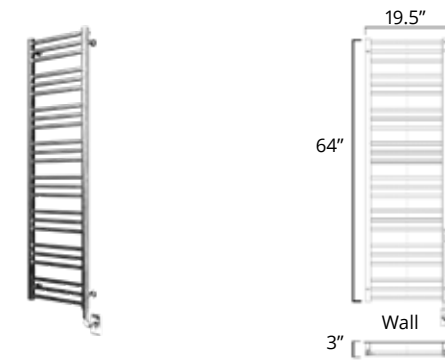

23.5" x 64"
300 Watts

19.5" x 64"
300 Watts

	Chrome	Brushed Nickel	Matte Black	Polished Nickel
Hydronic Hydronique	H3703 $2279	H3704 $2669	H3705 $2549	H3706 $3149
Plug In Avec Prise de courant	E3703 $2429	E3704 $2819	E3705 $2699	E3706 $3299
Hardwired Filage encastré mural	W3703 $2529	W3704 $2919	W3705 $2799	W3706 $3399