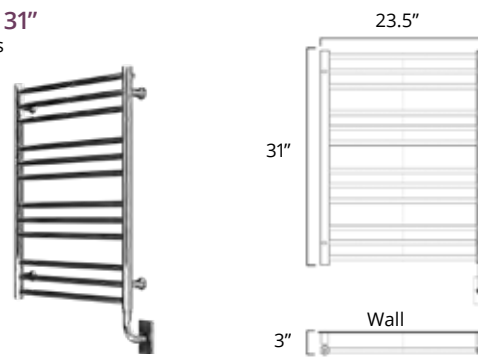

19.5" x 47.5"
150 Watts

New

	Matte White	Chrome	Brushed Nickel	Matte Black	Polished Nickel
Hydronic Hydronique	H4202 $1509	H4203 $1239	H4204 $1429	H4205 $1509	H4206 $1669
Plug In Avec Prise de courant	E4202 $1659	E4203 $1389	E4204 $1579	E4205 $1659	E4206 $1819
Hardwired Filage encastré mural	W4202 $1759	W4203 $1489	W4204 $1679	W4205 $1759	W4206 $1919