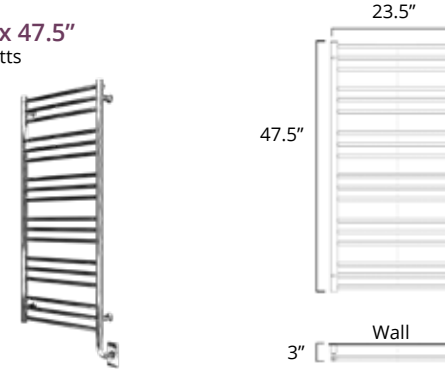

35.5" x 19"
150 Watts

23.5" x 47.5"
300 Watts

New

	Matte White	Chrome	Brushed Nickel	Matte Black	Polished Nickel
Hydronic Hydronique	H4402 $1919	H4403 $1649	H4404 $1929	H4405 $1919	H4406 $2159
Plug In Avec Prise de courant	E4402 $2069	E4403 $1799	E4404 $2079	E4405 $2069	E4406 $2309
Hardwired Filage encastré mural	W4402 $2169	W4403 $1899	W4404 $2179	W4405 $2169	W4406 $2409