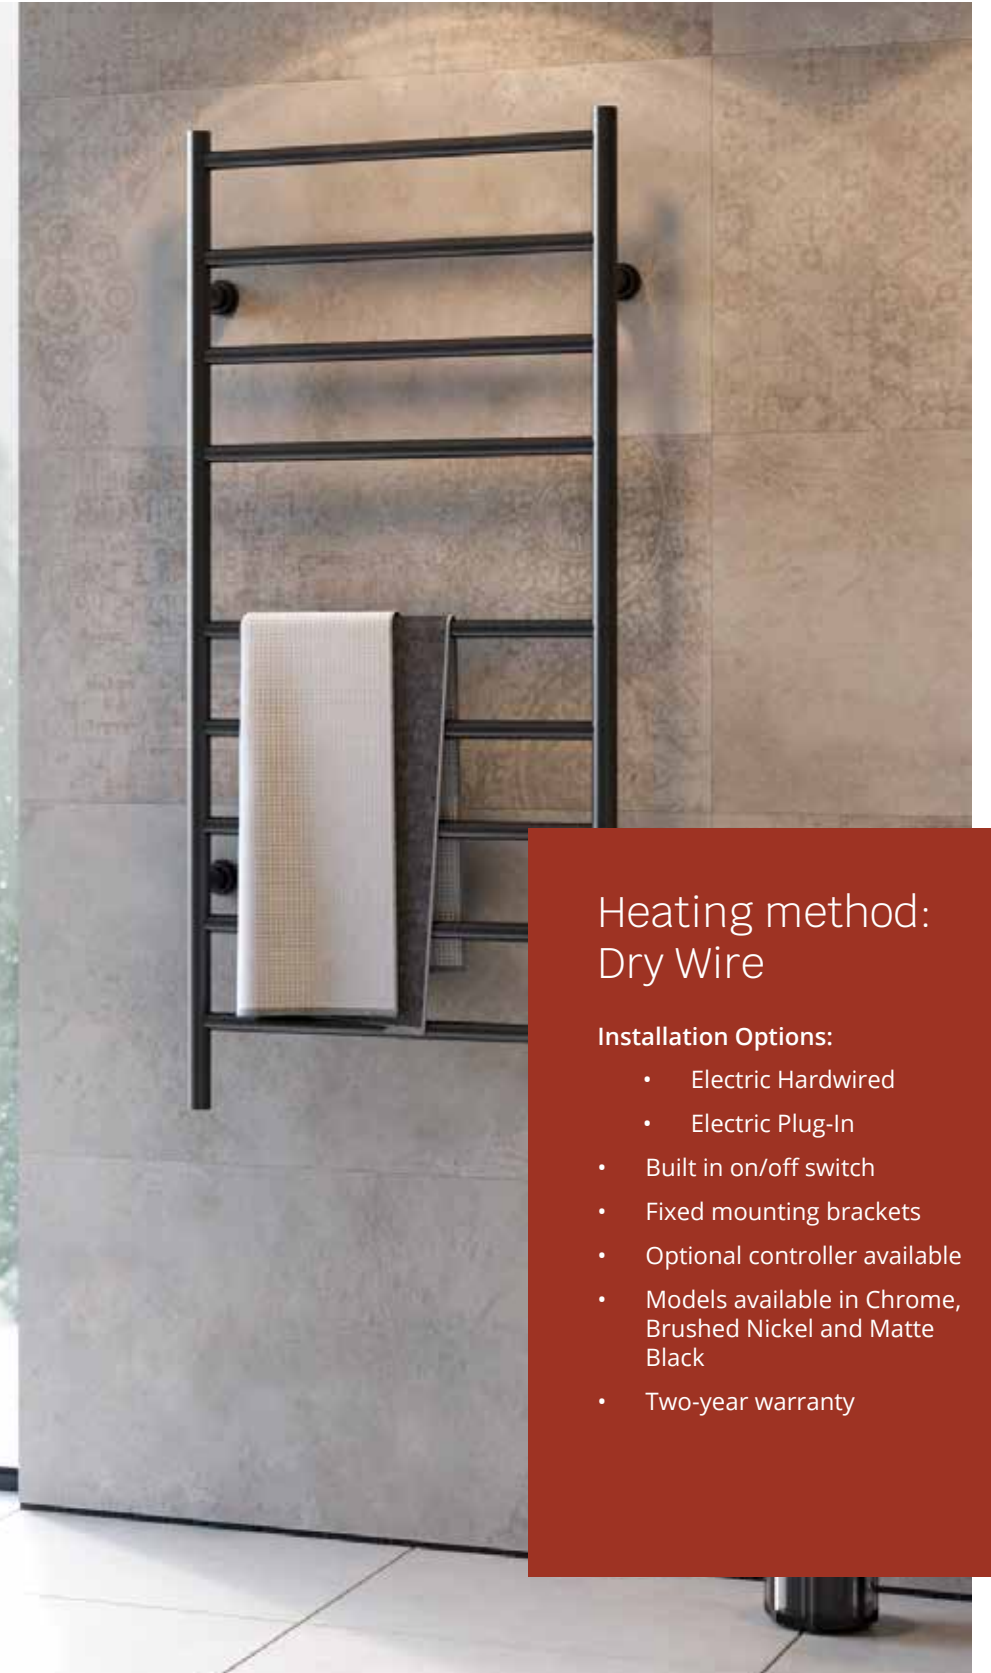

Comparison

Heating method:
Dry Wire

Installation Options:

- Electric Hardwired
- Electric Plug-In
- Built in on/off switch
- Fixed mounting brackets
- Optional controller available
- Models available in Chrome, Brushed Nickel and Matte Black
- Two-year warranty