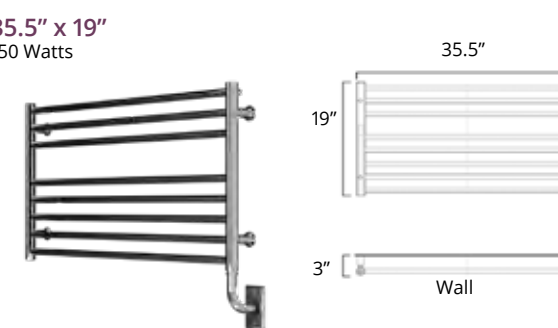

19.5" x 64"
300 Watts

New

	Matte White	Chrome	Brushed Nickel	Matte Black	Polished Nickel
Hydronic Hydronique	H4602 $1569	H4603 $1279	H4604 $1869	H4605 $1569	H4606 $2109
Plug In Avec Prise de courant	E4602 $1719	E4603 $1429	E4604 $2019	E4605 $1719	E4606 $2259
Hardwired Filage encastré mural	W4602 $1819	W4603 $1529	W4604 $2119	W4605 $1819	W4606 $2359