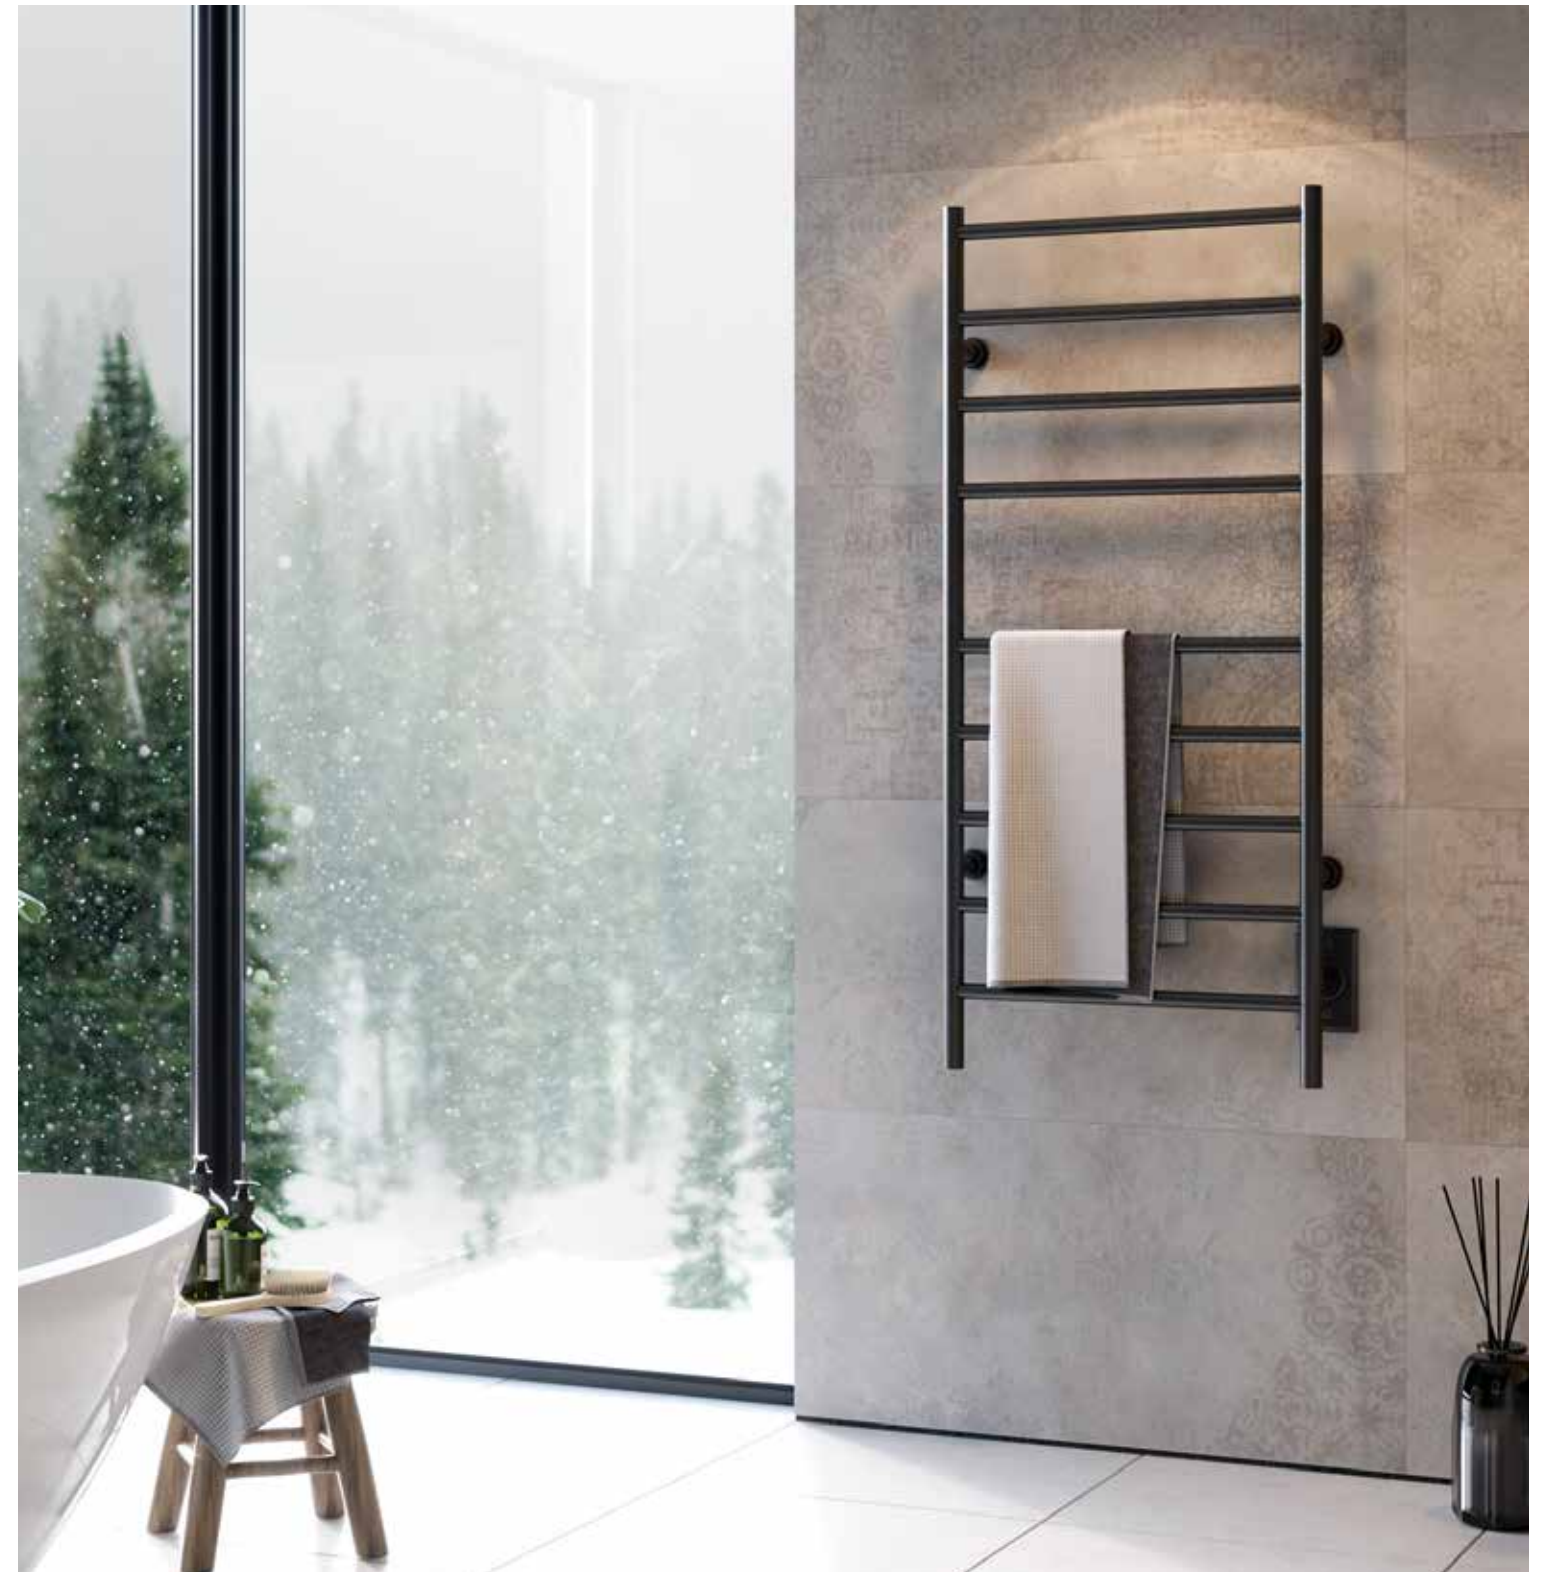

Associez contrôleur compatible Wi-Fi à votre chauffe-serviettes et vous n'aurez à vous inquiéter de rien!

Controllers

Contrôleurs

TUZIO®

Comparison

Heating method:
Fluid Filled

Installation Options:

- Electric Hardwired
- Electric Plug-In
- Hydronic
- Adjustable mounting brackets
- Includes a 7-day controller
- Models available in Gloss White, Matte White, Chrome, Brushed Nickel, Matte Black, Oil Rubbed Bronze and Polished Nickel
- Limited lifetime warranty
- Can be used as a secondary heat source