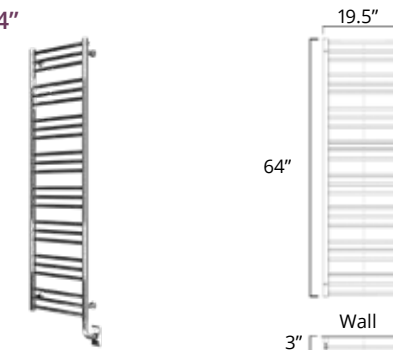

23.5" x 64"
300 Watts

New

	Matte White	Chrome	Brushed Nickel	Matte Black	Polished Nickel
Hydronic Hydronique	H4702 $2149	H4703 $1889	H4704 $2649	H4705 $2149	H4706 $2879
Plug In Avec Prise de courant	E4702 $2299	E4703 $2039	E4704 $2799	E4705 $2299	E4706 $3029
Hardwired Filage encastré mural	W4702 $2399	W4703 $2139	W4704 $2899	W4705 $2399	W4706 $3129