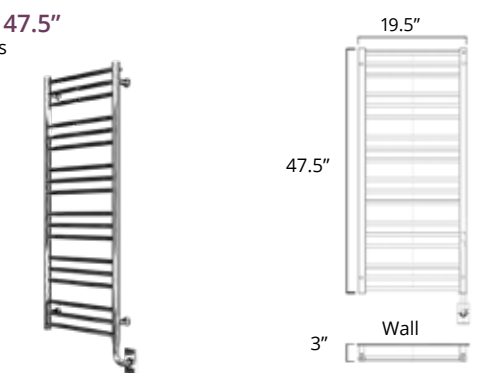

New

	Matte White	Chrome	Brushed Nickel	Matte Black	Polished Nickel
Hydronic Hydronique	H4302 $1839	H4303 $1549	H4304 $1819	H4305 $1839	H4306 $2049
Plug In Avec Prise de courant	E4302 $1989	E4303 $1699	E4304 $1969	E4305 $1989	E4306 $2199
Hardwired Filage encastré mural	W4302 $2089	W4303 $1799	W4304 $2069	W4305 $2089	W4306 $2299