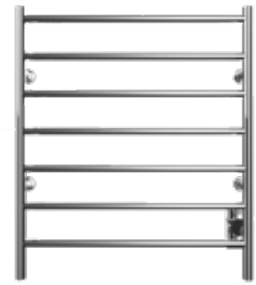

KONTOUR®

Linear 56

Chrome ● Brushed Nickel ●
Matte Black ●