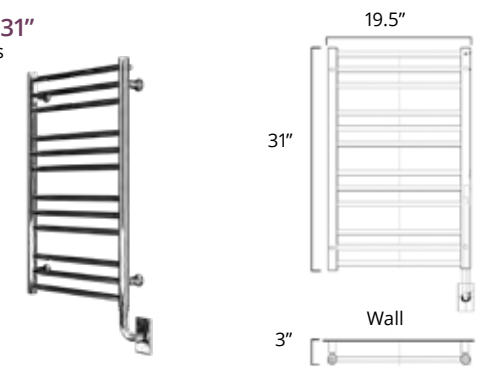

23.5" x 31"
150 Watts

New

	Matte White	Chrome	Brushed Nickel	Matte Black	Polished Nickel
Hydronic Hydronique	H4102 $1469	H4103 $1179	H4104 $1389	H4105 $1469	H4106 $1619
Plug In Avec Prise de courant	E4102 $1619	E4103 $1329	E4104 $1539	E4105 $1619	E4106 $1769
Hardwired Filage encastré mural	W4102 $1719	W4103 $1429	W4104 $1639	W4105 $1719	W4106 $1869